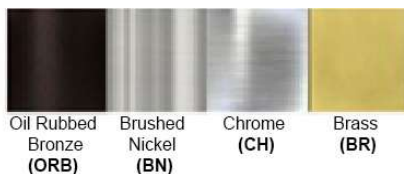

Standard finishes