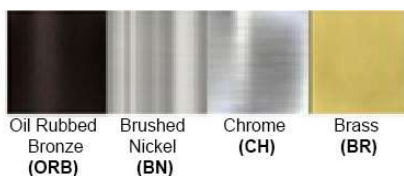

Standard finishes