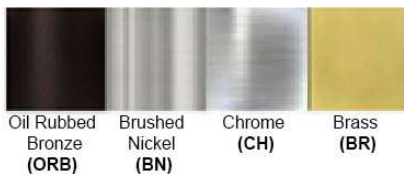

Dimensions (inch):  
1 Lamp: 4.5(W) X 9 (H)  
2 Lamps: 11(W) X 9 (H)  
3 Lamps: 18(W) X 9 (H)

\*\*Custom Dimension Available

**Warranty**  
12 months from shipment

Finish: Oil Rubbed Bronze (ORB), Brushed Nickel (BN), Chrome (CH), Brass (BR)  
Powder Coated Finish: White (WH), Black (BK), Gray (GR)

\*\* Custom finish as requested

#### Standard finishes