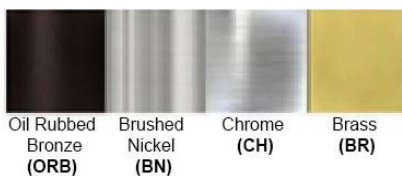

Standard finishes