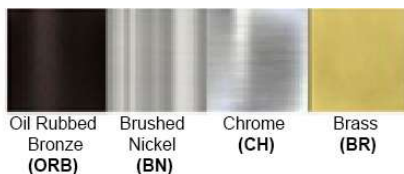

Finish: Oil Rubbed Bronze (ORB), Brushed Nickel (BN), Chrome (CH), Brass (BR)  
Powder Coated Finish: White (WH), Black (BK), Gray (GR)

\*\* Custom finish as requested

#### Standard finishes