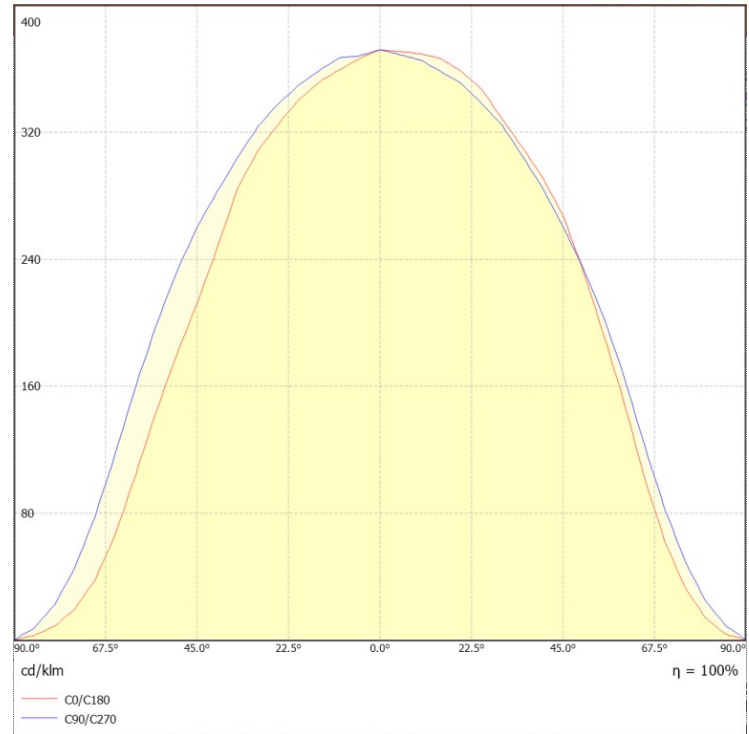

Planner Illuminance Curve

Please note the following:

- Product details are subject to change without prior notice
- Please contact nearest Meomi Lighting team/representative for all engineered solutions requirements
- Products may vary from the picture(s) provided in this data sheet