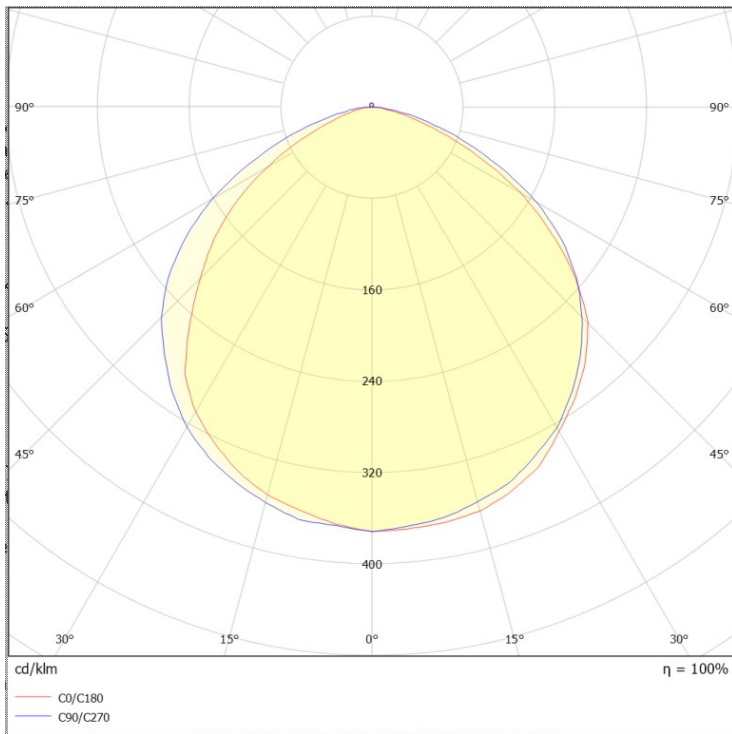

LED Details

Luminous Efficacy: 100/140 Lumens/Watt
CRI \geq 70 or 80
Colour Offerings: 3000-6500 K
Life: 50,000 Hours
Beam Angle: 120 $^{\circ}$ -180 $^{\circ}$

Electrical

Voltage: 100-277 VAC (347-480 VAC-Optional)
Power: 40/60/80/100 Watt
Power Factor \geq 90
Photocell & Microwave Sensor: Optional
Dimmable: Yes, (0-10V)
Surge Protector: Optional

Certification

Dimensional Drawings (Dimensions in mm)

Design Options

Technical Specification:

Power (Watt)	Input Voltage (V)	Luminous Efficacy (Lm/Watt)	Lumen Output (Lumens)	Typical CCT (K)	CRI
40	100-277 V AC (347-480 VAC- Optional)	100	4000	3000-6500	70/80
60			6000		
80			8000		
100			10000		
40		140	5600		
60			8400		
80			11200		
100			14000		

Photometric view:

Moon Wall Pack

Planner Illuminance Curve

Please note the following:

- * Product details are subject to change without prior notice
- * Please contact nearest Meomi Lighting team/representative for all engineered solutions requirements
- * Products may vary from the picture(s) provided in this data sheet