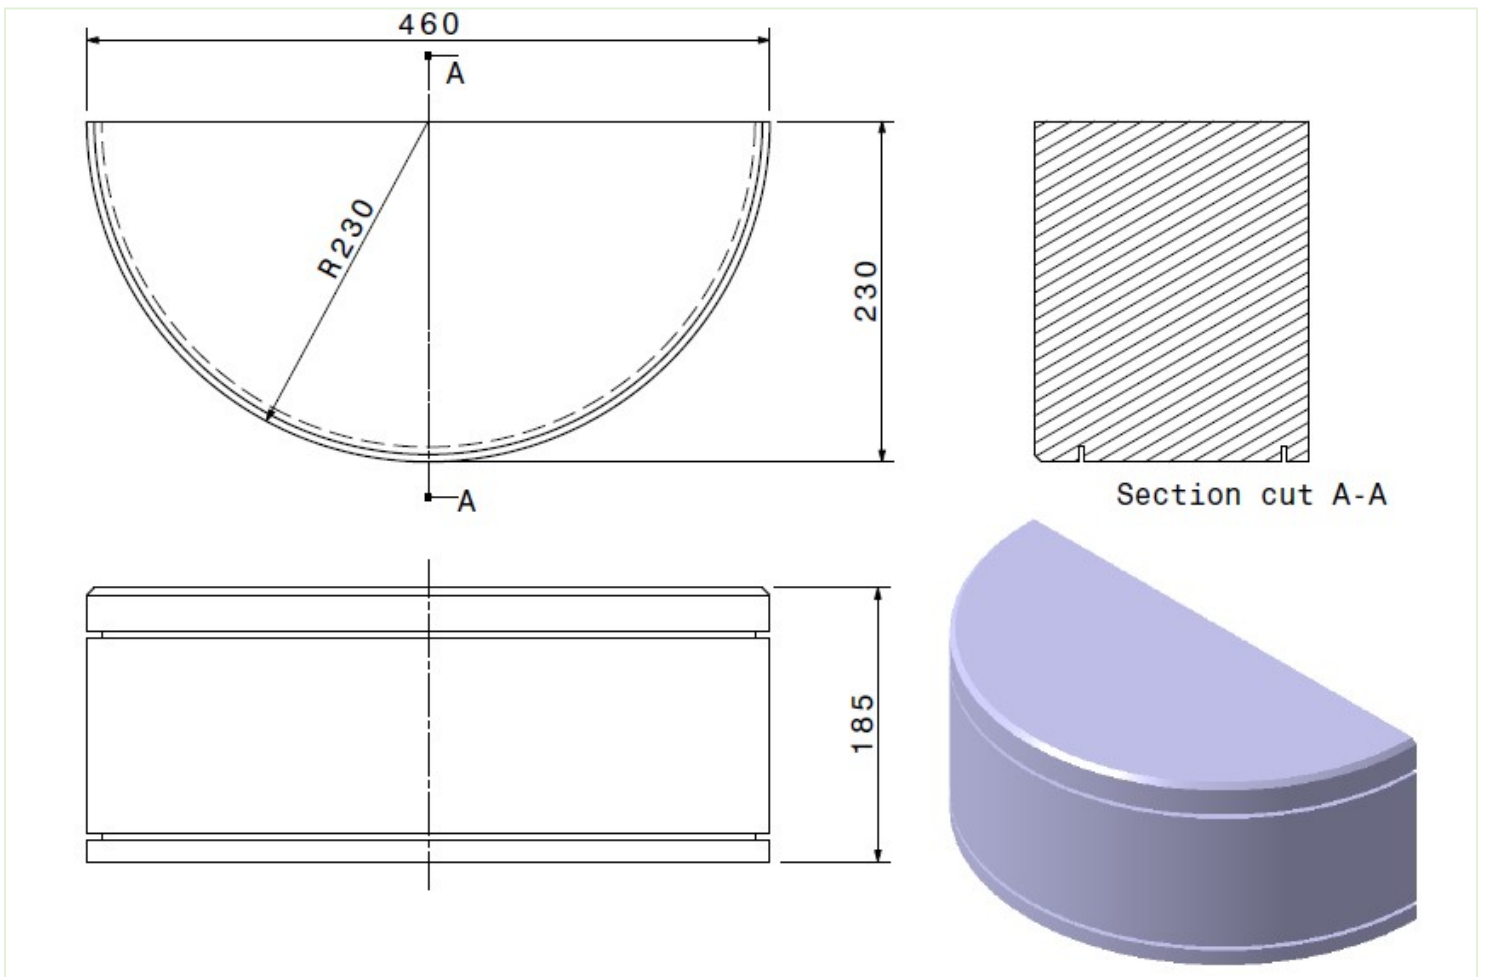

Certification

Dimensional Drawings (Dimensions in mm)

Design Options

Technical Specification:

Power (Watt)	Input Voltage (V)	Luminous Efficacy (Lm/Watt)	Lumen Output (Lumens)	Typical CCT (K)	CRI
40	100-277 V AC (347-480 VAC- Optional)	100	4000	3000-6500	70/80
60			6000		
80			8000		
100			10000		
40		140	5600		
60			8400		
80			11200		
100			14000		