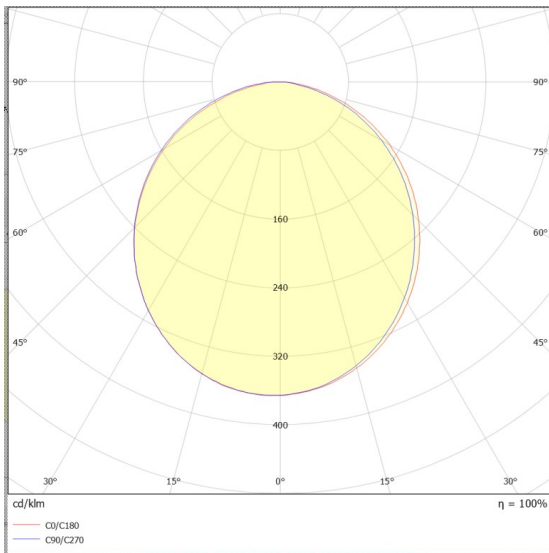

Technical Specifications:

Dimension (FT)	Power (Watt)	Input Voltage (V)	Luminous Efficacy (Lm/Watt)	Lumen Output (Lumens)	Typical CCT (K)	CRI
2	20	100-277 V AC	110	2200	3000-6000	83
4	40			4400		
6	60			6600		
8	80			8800		
2	20		130	2600		
4	40			5200		
6	60			7800		
8	80			10400		

Photometric view:

Please note the following:

- Product details are subject to change without prior notice
- Please contact nearest Meomi Lighting team/representative for all engineered solutions requirements
- Products may vary from the picture(s) provided in this data sheet

Meomi Lighting Inc.
300-22 King Street South
Waterloo, ON, N2J 1N8
Tel: 226.499.8547
Fax: 519.279.0162

Email: reachout@meomilighting.com
www.meomilighting.com