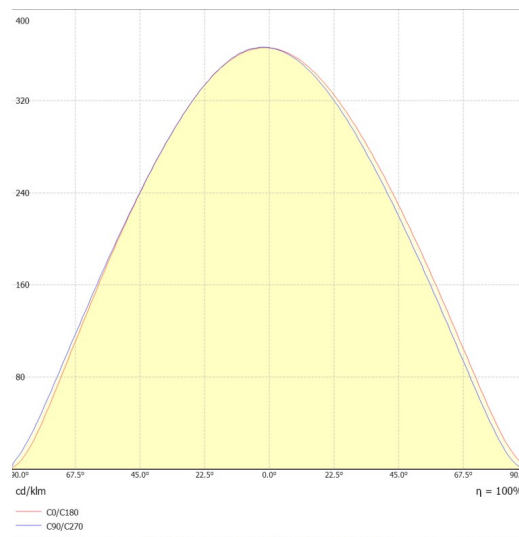

Technical Specifications:

Dimension (FT)	Power (Watt)	Input Voltage (V)	Luminous Efficacy (Lm/Watt)	Lumen Output (Lumens)	Typical CCT (K)	CRI
2	20	100-277 V AC	110	2200	3000-6000	83
4	40			4400		
6	60			6600		
8	80			8800		
2	20		130	2600		
4	40			5200		
6	60			7800		
8	80			10400		

Photometric view:

Please note the following:

- Product details are subject to change without prior notice
- Please contact nearest Meomi Lighting team/representative for all engineered solutions requirements
- Products may vary from the picture(s) provided in this data sheet

Meomi Lighting Inc.
300-22 King Street South
Waterloo, ON, N2J 1N8
Tel: 226.499.8547
Fax: 519.279.0162

Email: reachout@meomilighting.com
www.meomilighting.com