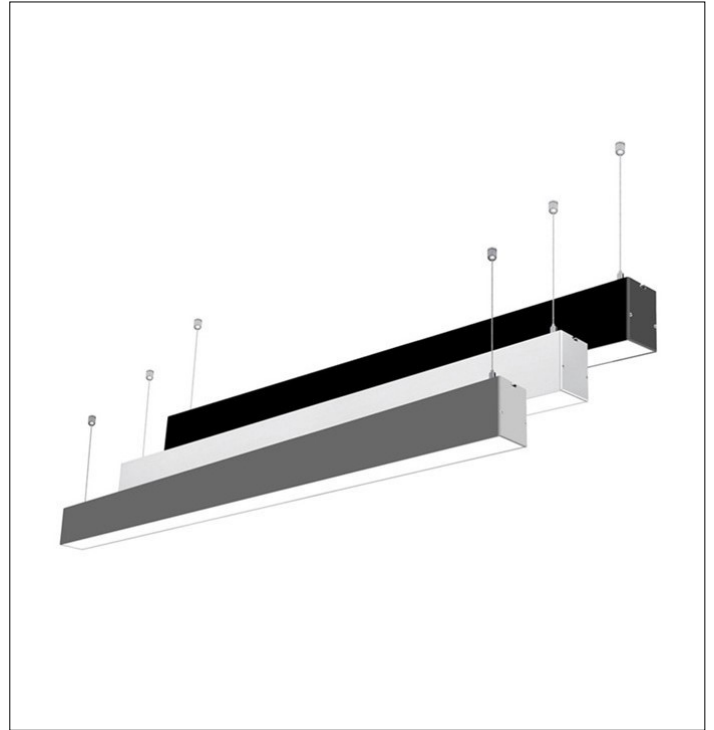

Product: Linear Fixture
Product Code(s): MLLFXW

Product

Meomi Lighting energy efficient high quality linear Fixture. Made with high quality materials throughout. Meomi linear fixtures come with industry leading Warranty package.
Length Offerings: 2FT, 4 FT, 6FT & 8FT

Materials

Aluminum housing
Opal or Acrylic lens
High quality LED chips
Finish: Silver, Black & White
Connectable Fixtures for various combinations
Housing Dimensions (inch): 2.7(Width) X 3.4 (Height)

Warranty