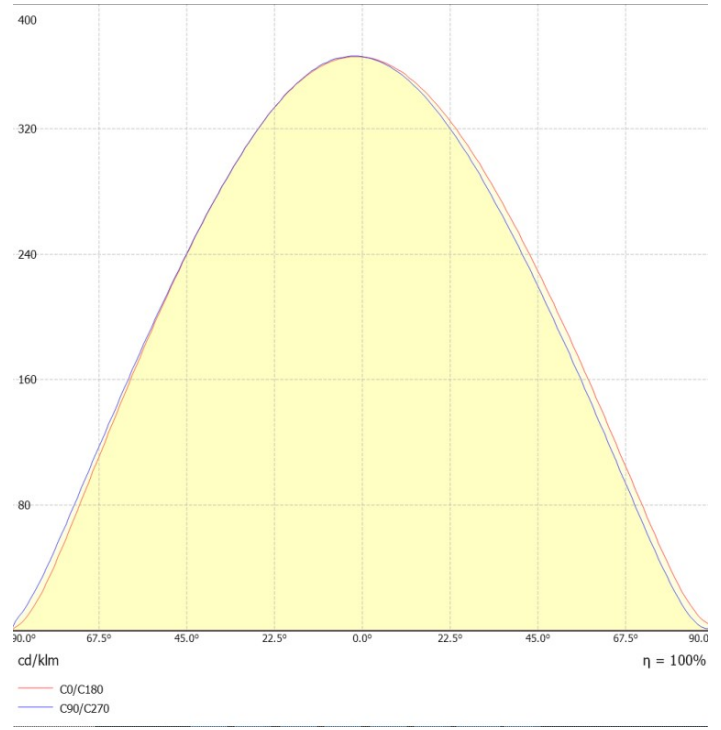

Technical Specifications:

Dimension (FT)	Power (Watt)	Input Voltage (V)	Luminous Efficacy (Lm/Watt)	Lumen Output (Lumens)	Typical CCT (K)	CRI
2	20	100-277 V AC	110	2200	3000-6000	83
4	40			4400		
6	60			6600		
8	80			8800		
2	20		130	2600		
4	40			5200		
6	60			7800		
8	80			10400		

Photometric view: