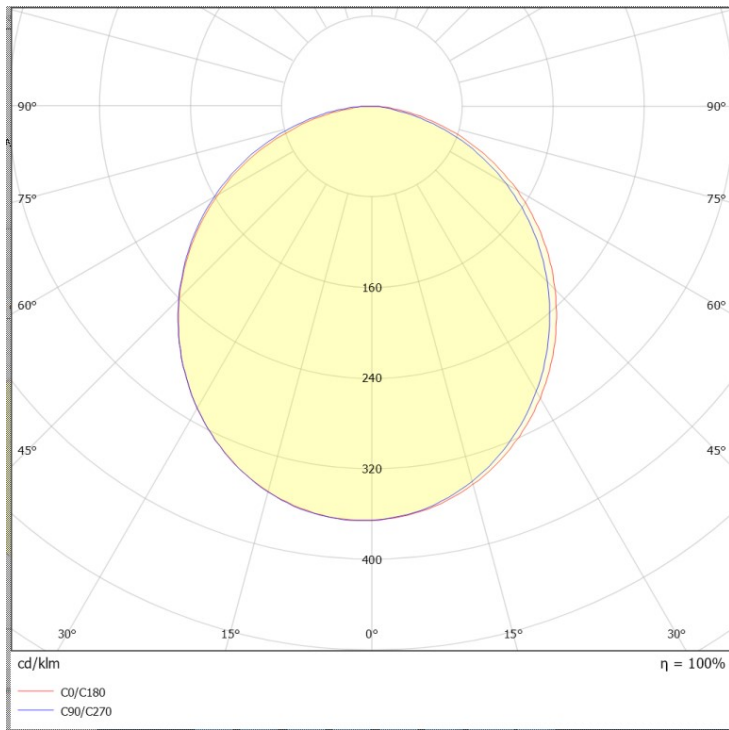

Technical Specifications:

Dimension (FT)	Power (Watt)	Input Voltage (V)	Luminous Efficacy (Lm/Watt)	Lumen Output (Lumens)	Typical CCT (K)	CRI
2	20	100-277 V AC	110	2200	3000-6000	83
4	40			4400		
6	60			6600		
8	80			8800		
2	20		130	2600		
4	40			5200		
6	60			7800		
8	80			10400		

Photometric view: