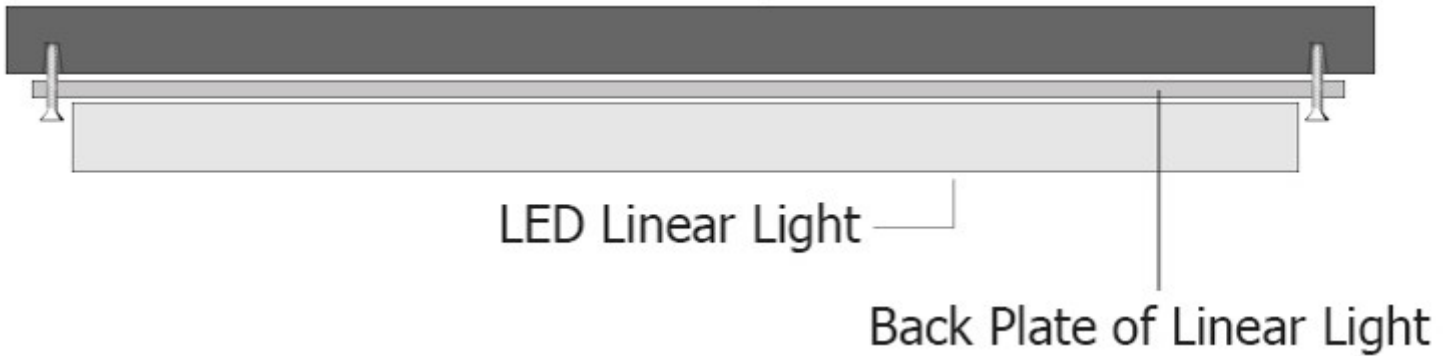

Product: Linear Fixture-Surface Mount
Model Number(s): MLLFSMXW

Product

Meomi Lighting energy efficient high quality linear Fixture. Made with high quality materials throughout. Meomi linear fixtures come with industry leading Warranty package.
Mounting: Surface Mounted
Length Offerings: 2FT, 4 FT, 6FT & 8FT

Materials

Aluminum housing
Opal or Microprismatic lens
High quality LED chips
Finish: Silver, Black & White
Connectable Fixtures for various combinations
Housing Dimensions (inch): 2.7(Width) X 3.4 (Height)

Photometric view:

Surface Mounted Installation Instruction:

1. Isolate Power
2. Place Back Plate of the Linear Fixture directly on Ceiling
3. Fit up the screws and install the Linear Fixture
4. Install the remote LED driver
5. Turn on power