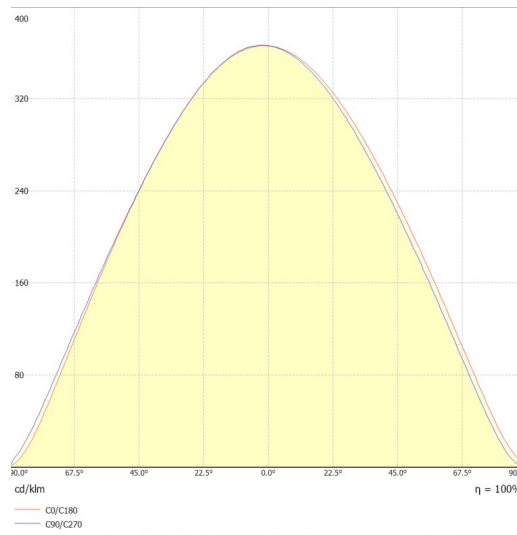

Technical Specification:

Dimension (FT)	Power (Watt)	Input Voltage (V)	Luminous Efficacy (Lm/Watt)	Lumen Output (Lumens)	Typical CCT (K)	CRI
2	20	100-277 V AC	105	2100	3000-6000	83
4	40			4200		
8	80			8400		

Photometric view:

Please note the following:

- Product details are subject to change without prior notice
- Please contact nearest Meomi Lighting team/representative for all engineered solutions requirements
- Products may vary from the picture(s) provided in this data sheet