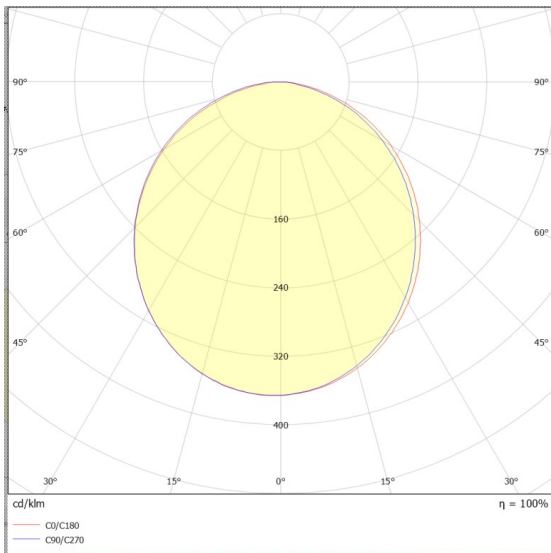

Technical Specification:

Dimension (FT)	Power (Watt)	Input Voltage (V)	Luminous Efficacy (Lm/Watt)	Lumen Output (Lumens)	Typical CCT (K)	CRI
2	20	100-277 V AC	105	2100	3000-6000	83
4	40			4200		
8	80			8400		

Photometric view:

Please note the following:

- Product details are subject to change without prior notice
- Please contact nearest Meomi Lighting team/representative for all engineered solutions requirements
- Products may vary from the picture(s) provided in this data sheet