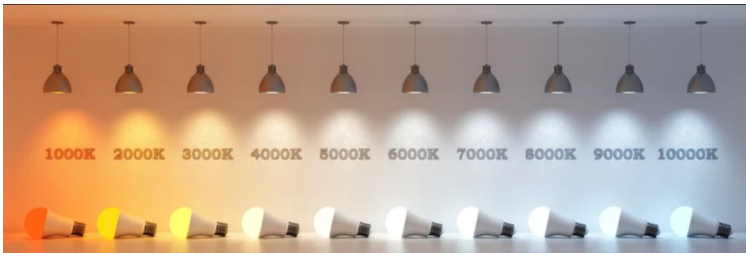

LED colour temp:

Colour temperature refers to **the colour of the light source**. When it comes to LED lights, our choices include Warm, Cool, Natural or Daylight.