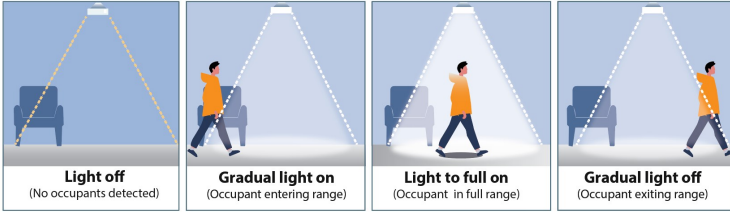

Product Type: LED Mirror
Product Code(s): MLILMRL19

Meomi Lighting high quality, smart, trendy Integrated LED Mirrors combine lighting, mirror and smart technologies in one product. Suitable for Washrooms and any Indoor dry locations. They give your washroom a very graceful look with their soft glowing light and classy appearance. They come up with smart features like touch on switch and occupancy sensor which makes them energy efficient.

General Features:

Mounting Style: Wall Mounted
Shape offering: Round
Finish of the Frame: Golden, Brass
Or Color of choice
Frame Material: Metal

Smart Features:

Touch on Switch: Yes, As Requested
Occupancy Sensor: Yes, As Requested
Multi Power and Multi Lumen: Yes, As Requested
Remote: Yes, As requested
Anti Fog: Yes, As Requested

Why Occupancy Sensor:

Lights on automatically when motion is detected and turns off after 3 minutes when motion is not detected.

LED colour temp:

Colour temperature refers to **the colour of the light source**. When it comes to LED lights, our choices include Warm, Cool, Natural or Daylight.