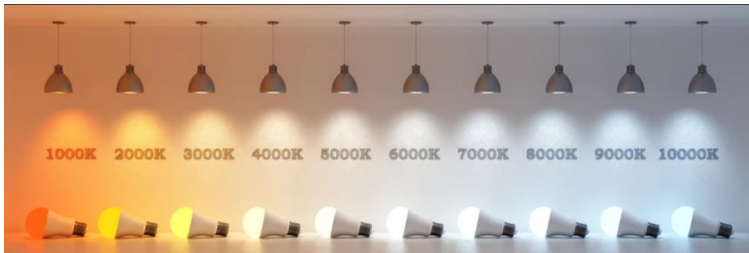

LED colour temp:

Colour temperature refers to **the colour of the light source**. When it comes to LED lights, our choices include Warm, Cool, Natural or Daylight.

Electrical and LED details:

Voltage: 120V AC
Power: 20 Watt
Light Source: LED
LED Working Hours: 30,000
Luminous Efficacy: 70-80 Lumens/Watt
Lumen Output: 1500 Lumens
LED Colour Temperature: 3000-6000 K
CRI>80

Dimensions (Inch):

24"(Dia)
**custom dimensions available

Warranty

36 Months from shipment

Certification