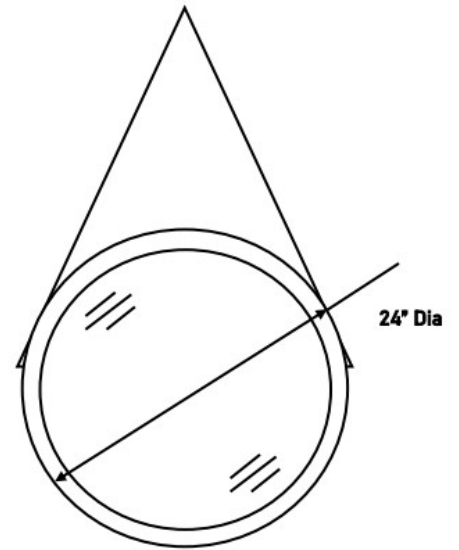

Dimensions (Inch):

24"(Dia)
**custom dimensions available

Warranty

36 Months from shipment

Certification

Disclaimer:

* Product details are subject to change without prior notice
* Please contact nearest Meomi Lighting team/representative for all engineered solutions requirements
* Products may vary from the picture(s) provided in this data sheet