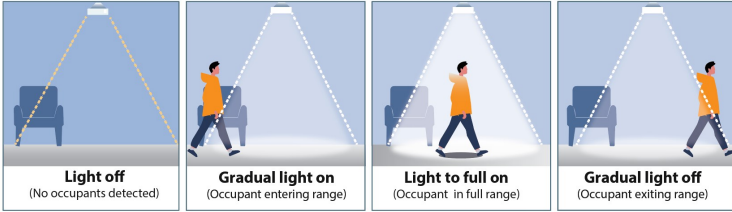

Product Type: LED Mirror
Product Code(s): MLILMRL14

Meomi Lighting high quality, smart, trendy Integrated LED Mirrors combine lighting, mirror and smart technologies in one product. Suitable for Washrooms and any Indoor dry locations. They give your washroom a very graceful look with their soft glowing light and classy appearance. They come up with smart features like touch on switch and occupancy sensor which makes them energy efficient.

General Features:

Mounting Style: Wall Mounted
Shape offering: Round
Finish of the Frame: Black
or Color of choice
Frame Material: Metal

Smart Features:

Touch on Switch: Yes, As Requested
Occupancy Sensor: Yes, As Requested
Multi Power and Multi Lumen: Yes, As Requested
Remote: Yes, As requested
Anti Fog: Yes, As Requested

Why Occupancy Sensor:

Lights on automatically when motion is detected and turns off after 3 minutes when motion is not detected.

LED colour temp:

Colour temperature refers to **the colour of the light source**. When it comes to LED lights, our choices include Warm, Cool, Natural or Daylight.