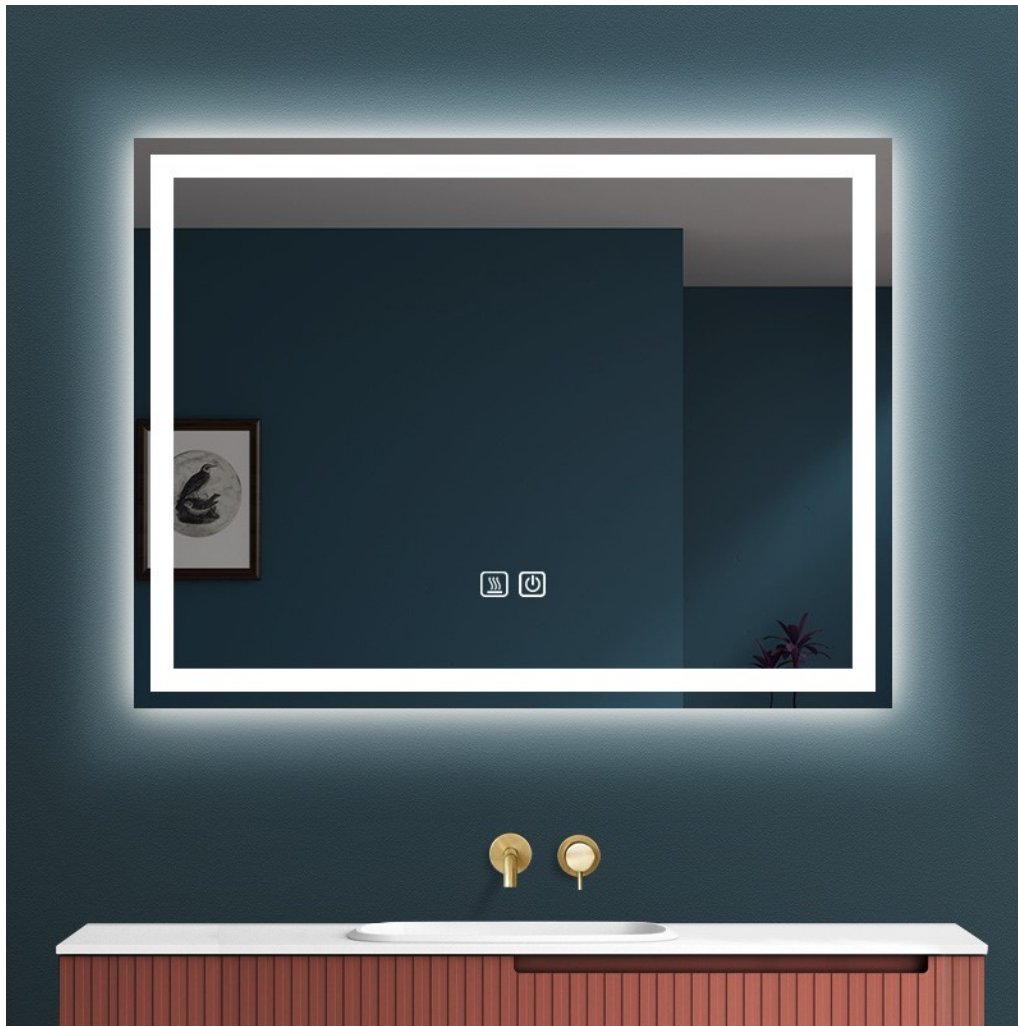

Product Type: LED - Back Lit Mirror
Product Code(s): MLILMRL10

Meomi Lighting high quality, smart, trendy Integrated LED Mirrors combine lighting, mirror and smart technologies in one product. Suitable for Washrooms and any Indoor dry locations. They give your washroom a very graceful look with their soft glowing light and classy appearance. They come up with smart features like touch on switch and occupancy sensor which makes them energy efficient.

General Features:

Mounting Style: Wall Mounted
Shape offering: Square
Frameless: Yes

Smart Features:

Touch on Switch: Yes, As Requested
Occupancy Sensor: Yes, As Requested
Multi Power and Multi Lumen: Yes, As Requested
Remote: Yes, As requested
Anti Fog: Yes, As Requested