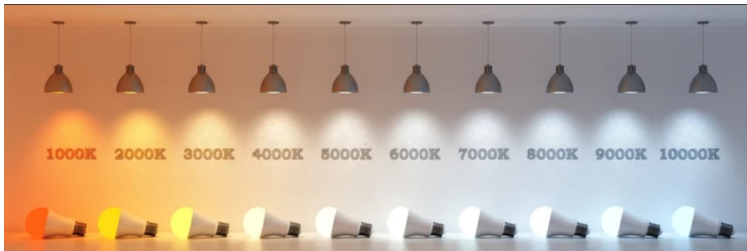

Product Type: LED - Back Lit Mirror
Product Code(s): MLILMRL10

Meomi Lighting high quality, smart, trendy Integrated LED Mirrors combine lighting, mirror and smart technologies in one product. Suitable for Washrooms and any Indoor dry locations. They give your washroom a very graceful look with their soft glowing light and classy appearance. They come up with smart features like touch on switch and occupancy sensor which makes them energy efficient.

General Features:

Mounting Style: Wall Mounted
Shape offering: Square
Frameless: Yes

Smart Features:

Touch on Switch: Yes, As Requested
Occupancy Sensor: Yes, As Requested
Multi Power and Multi Lumen: Yes, As Requested
Remote: Yes, As requested
Anti Fog: Yes, As Requested

Why Occupancy Sensor:

Lights on automatically when motion is detected and turns off after 3 minutes when motion is not detected.

LED colour temp:

Colour temperature refers to **the colour of the light source**. When it comes to LED lights, our choices include Warm, Cool, Natural or Daylight.