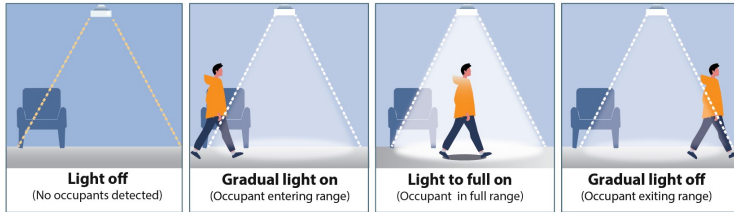

Product Type: LED - Back Lit Mirror
Product Code(s): MLILMRL10

Meomi Lighting high quality, smart, trendy Integrated LED Mirrors combine lighting, mirror and smart technologies in one product. Suitable for Washrooms and any Indoor dry locations. They give your washroom a very graceful look with their soft glowing light and classy appearance. They come up with smart features like touch on switch and occupancy sensor which makes them energy efficient.

General Features:

Mounting Style: Wall Mounted
Shape offering: Square
Frameless: Yes

Smart Features:

Touch on Switch: Yes, As Requested
Occupancy Sensor: Yes, As Requested
Multi Power and Multi Lumen: Yes, As Requested
Remote: Yes, As requested
Anti Fog: Yes, As Requested

Why Occupancy Sensor:

Lights on automatically when motion is detected and turns off after 3 minutes when motion is not detected.

LED colour temp:

Colour temperature refers to **the colour of the light source**. When it comes to LED lights, our choices include Warm, Cool, Natural or Daylight.