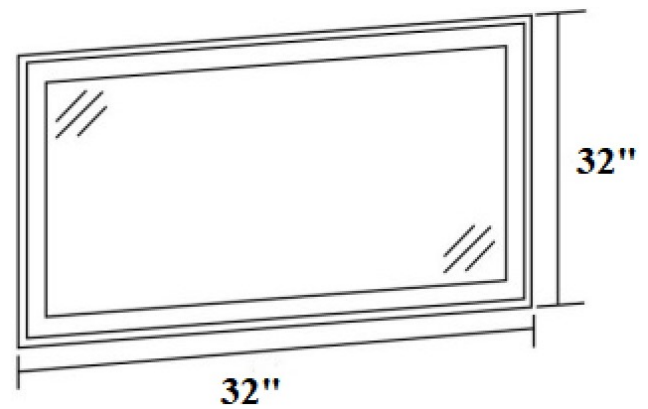

LED colour temp:

Colour temperature refers to **the colour of the light source**. When it comes to LED lights, our choices include Warm, Cool, Natural or Daylight.