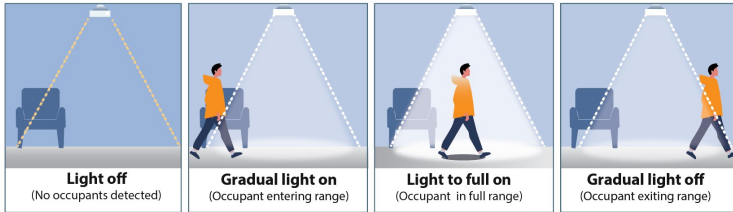

Product Type: LED Mirror
Product Code(s): MLILMRL04

Meomi Lighting high quality, smart, trendy Integrated LED Mirrors combine lighting, mirror and smart technologies in one product. Suitable for Washrooms and any Indoor dry locations. They give your washroom a very graceful look with their soft glowing light and classy appearance. They come up with smart features like touch on switch and occupancy sensor which makes them energy efficient.

General Features:

Mounting Style: Wall Mounted
Shape offering: Round
Finish of the Frame: Black or
Color of Choice
Frame Material: Metal

Smart Features:

Touch on Switch: Yes, As Requested
Occupancy Sensor: Yes, As Requested
Multi Power and Multi Lumen: Yes, As Requested
Remote: Yes, As requested
Anti Fog: Yes, As Requested

Why Occupancy Sensor:

Lights on automatically when motion is detected and turns off after 3 minutes when motion is not detected.

LED colour temp:

Colour temperature refers to **the colour of the light source**. When it comes to LED lights, our choices include Warm, Cool, Natural or Daylight.