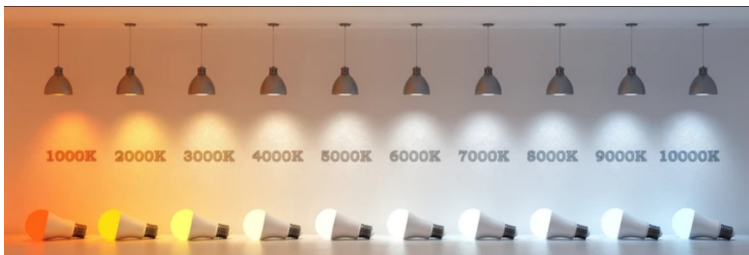

LED colour temp:

Colour temperature refers to **the colour of the light source**. When it comes to LED lights, our choices include Warm, Cool, Natural or Daylight.