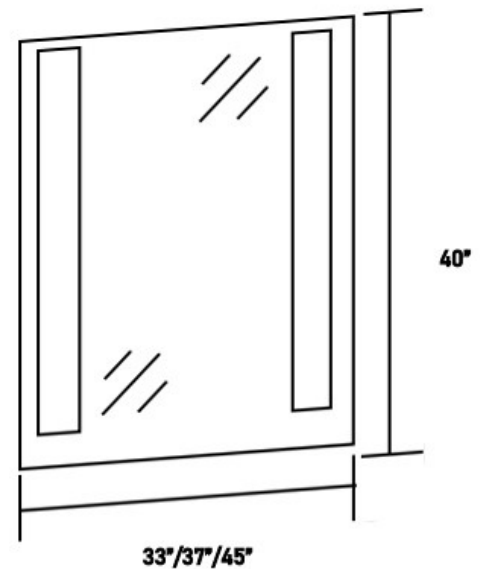

CRI>80

Dimensions (Inch):

33 (W) X 40 (H)

37 (W) X 40 (H)

45 (W) X 40 (H)

**custom dimensions available

Warranty

36 Months from shipment