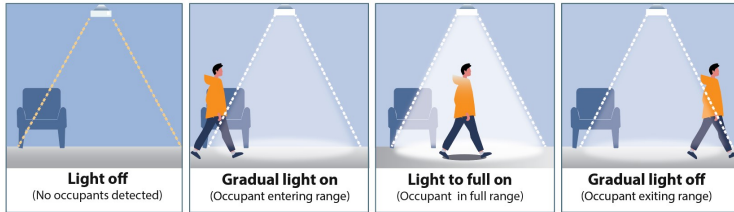

Product Type: LED Mirror
Product Code(s): MLILMRL01

Meomi Lighting high quality, smart, trendy Integrated LED Mirrors combine lighting, mirror and smart technologies in one product. Suitable for Washrooms and any Indoor dry locations. They give your washroom a very graceful look with their soft glowing light and classy appearance. They come up with smart features like touch on switch and occupancy sensor which makes them energy efficient.

General Features:

Mounting Style: Wall Mounted
Shape offering: Rectangular
Frameless: Yes

Smart Features:

Touch on Switch: Yes, As Requested
Occupancy Sensor: Yes, As Requested
Multi Power and Multi Lumen: Yes, As Requested
Remote: Yes, As requested
Anti Fog: Yes, As Requested

Why Occupancy Sensor:

Lights on automatically when motion is detected and turns off after 3 minutes when motion is not detected.

LED colour temp:

Colour temperature refers to **the colour of the light source**. When it comes to LED lights, our choices include Warm, Cool, Natural or Daylight.