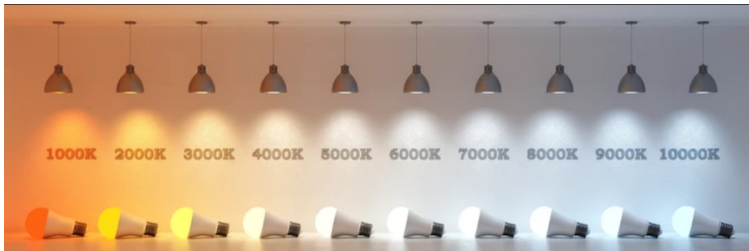

LED colour temp:

Colour temperature refers to **the colour of the light source**. When it comes to LED lights, our choices include Warm, Cool, Natural or Daylight.

Electrical and LED details:

Voltage: 120V AC

Power: 30 Watt

Light Source: LED

LED Working Hours: 30,000

Luminous Efficacy: 70-80 Lumens/Watt

Lumen Output: 2100 Lumens

LED Colour Temperature: 3000-6000 K

CRI>80

Dimensions (Inch):

33 (W) X 40 (H)

37 (W) X 40 (H)

45 (W) X 40 (H)

**custom dimensions available