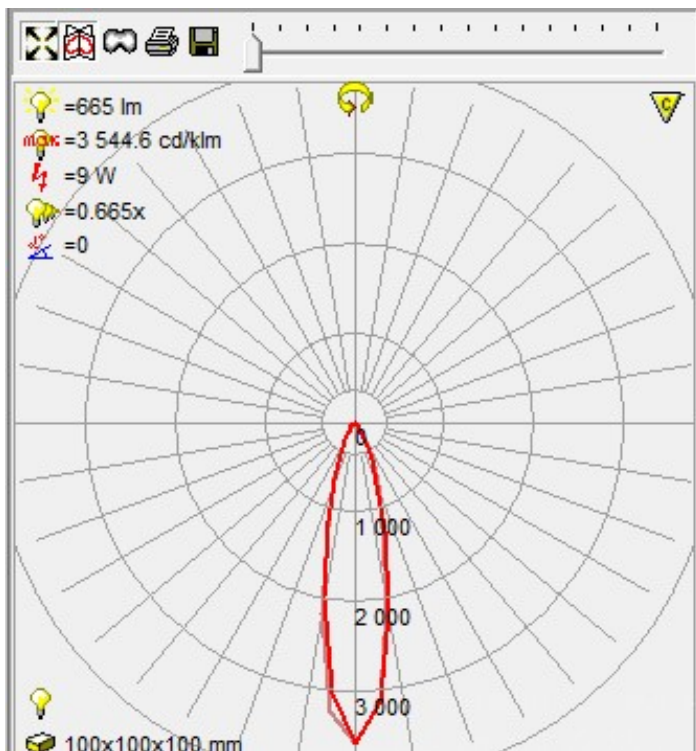

Technical Specifications:

Dimension (Inch)	Power (Watt)	Input Voltage (V)	Lumen Output (Lumens)	Luminous Efficacy (Lumen/Watt)	Typical CCT (K)	CRI
3	9	110-120V AC Or 220-230V AC	665	75	2700-6000	80
4	12		950	80		
6	18		1520	85		

Photometric view:

Please note the following:

- Product details are subject to change without prior notice
- Please contact nearest Meomi Lighting team/representative for all engineered solutions requirements
- Products may vary from the picture(s) provided in this data sheet

Meomi Lighting Inc.
300-22 King Street South
Waterloo, ON, N2J 1N8
Tel: 226.499.8547
Fax: 519.279.0162
Email: reachout@meomilighting.com
www.meomilighting.com