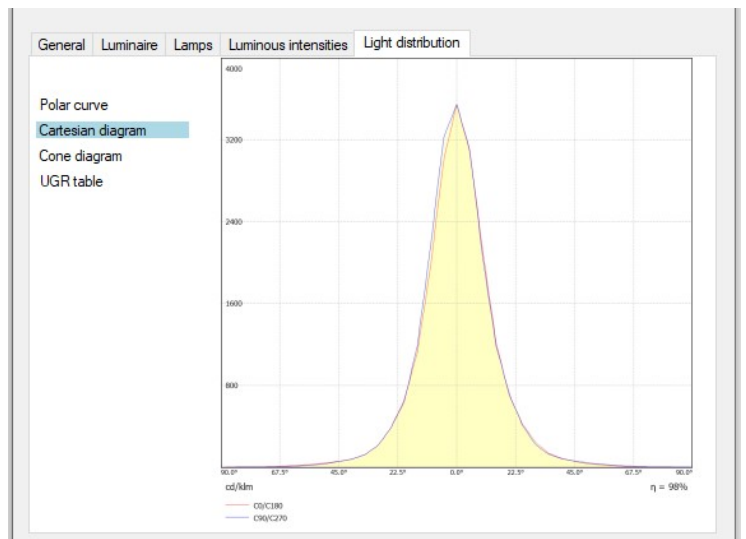

Technical Specifications:

Dimension (Inch)	Power (Watt)	Input Voltage (V)	Lumen Output (Lumens)	Luminous Efficacy (Lumen/Watt)	Typical CCT (K)	CRI
3	9	110-120V AC Or 220-230V AC	665	75	2700-6000	80
4	12		950	80		
6	18		1520	85		

Photometric view:

Please note the following:

- Product details are subject to change without prior notice
- Please contact nearest Meomi Lighting team/representative for all engineered solutions requirements
- Products may vary from the picture(s) provided in this data sheet

Meomi Lighting Inc.
300-22 King Street South
Waterloo, ON, N2J 1N8
Tel: 226.499.8547
Fax: 519.279.0162
Email: reachout@meomilighting.com
www.meomilighting.com