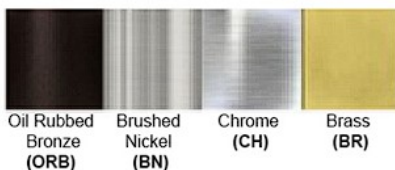

Dimensions (inch): 4 (W) X 2 (H) X 2 (E)

**Warranty**  
36 months from shipment

Finish: Oil Rubbed Bronze (ORB), Brushed Nickel (BN), Chrome (CH), Brass (BR)  
Powder Coated Finish: White (WH), Black (BK), Gray (GR)

\*\* Custom finish as requested

### Standard finishes