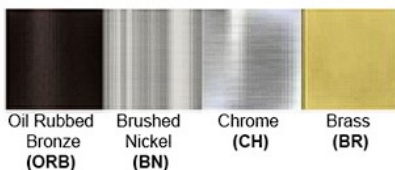

## **Certification**

Finish: Oil Rubbed Bronze (ORB), Brushed Nickel (BN), Chrome (CH), Brass (BR)

Powder Coated Finish: White (WH), Black (BK), Gray (GR)

\*\* Custom finish as requested

### Standard finishes

### Powder coated finishes