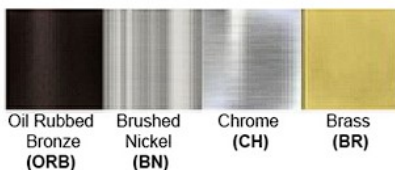

Light Source: LED
LED Working Hours: 30,000
Luminous Efficacy: 60 - 70 Lumens/Watt
LED Colour Temperature: 3000-6000 K
CRI>80
Lumen Output: 180 Lumens

Dimensions (inch): 5 (H) X 3.5 (W) X 4 (E)

Warranty
36 months from shipment

Finish: Oil Rubbed Bronze (ORB), Brushed Nickel (BN), Chrome (CH), Brass (BR)
Powder Coated Finish: White (WH), Black (BK), Gray (GR)

** Custom finish as requested

Standard finishes

Powder coated finishes