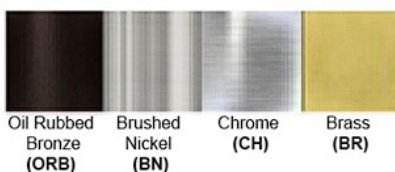

Certification

Finish: Oil Rubbed Bronze (ORB), Brushed Nickel (BN), Chrome (CH), Brass (BR)

Powder Coated Finish: White (WH), Black (BK), Gray (GR)

** Custom finish as requested

Standard finishes

Powder coated finishes