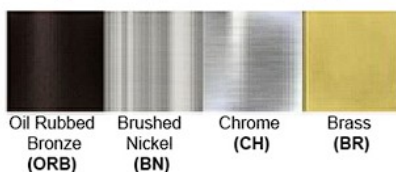

## **Certification**

Finish: Oil Rubbed Bronze (ORB), Brushed Nickel (BN), Chrome (CH), Brass (BR)

Powder Coated Finish: White (WH), Black (BK), Gray (GR)

\*\* Custom finish as requested

### Standard finishes

### Powder coated finishes