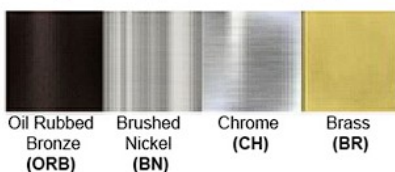

36 months from shipment

Certification

Finish: Oil Rubbed Bronze (ORB), Brushed Nickel (BN), Chrome (CH), Brass (BR)

Powder Coated Finish: White (WH), Black (BK), Gray (GR)

** Custom finish as requested

Standard finishes