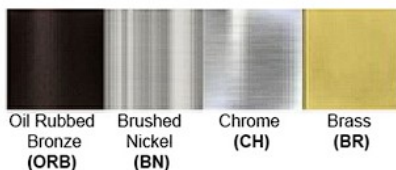

## **Certification**

Finish: Oil Rubbed Bronze (ORB), Brushed Nickel (BN), Chrome (CH), Brass (BR)

Powder Coated Finish: White (WH), Black (BK), Gray (GR)

\*\* Custom finish as requested

### Standard finishes

### Powder coated finishes