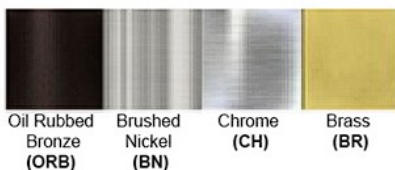

36 months from shipment

Certification

Finish: Oil Rubbed Bronze (ORB), Brushed Nickel (BN), Chrome (CH), Brass (BR)

Powder Coated Finish: White (WH), Black (BK), Gray (GR)

** Custom finish as requested

Standard finishes