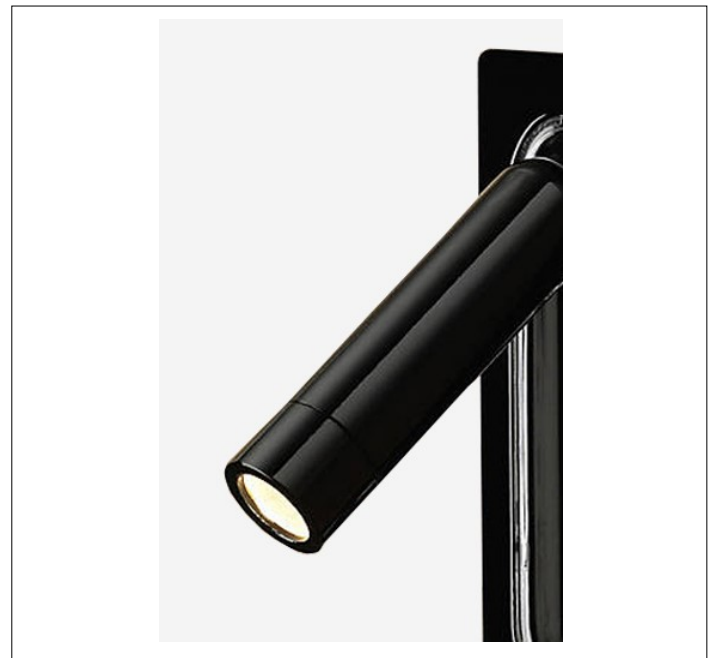

Product: LED - Bed Side Reading Lamp
Product Code(s): LRBL012

Product Details

Type: LED - Bed Side Reading Lamp
Usage: Indoor Dry Location
Mounting: Wall
Material: Metal

Voltage: 120V AC
Power: 4 Watt
Dimmable: Yes, TRIAC Dimming

Light Source: LED
LED Working Hours: 30,000
Luminous Efficacy: 60 - 70 Lumens/Watt
LED Colour Temperature: 3000-6000 K
CRI>80
Lumen Output: 240 Lumens

Dimensions (inch): 6 (H) X 3 (W) X 4.5 (E)

Warranty

36 months from shipment

Certification

Finish: Oil Rubbed Bronze (ORB), Brushed Nickel (BN), Chrome (CH), Brass (BR)

Powder Coated Finish: White (WH), Black (BK), Gray (GR)

** Custom finish as requested

Standard finishes