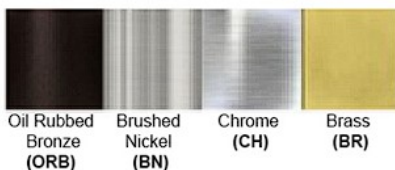

Light Source: LED
LED Working Hours: 30,000
Luminous Efficacy: 60 - 70 Lumens/Watt
LED Colour Temperature: 3000-6000 K
CRI>80
Lumen Output: 180 Lumens

Dimensions (inch): 6 (H) X 3 (W) X 4 (E)

Warranty
36 months from shipment

Certification

Finish: Oil Rubbed Bronze (ORB), Brushed Nickel (BN), Chrome (CH), Brass (BR)
Powder Coated Finish: White (WH), Black (BK), Gray (GR)

** Custom finish as requested

Standard finishes

Powder coated finishes