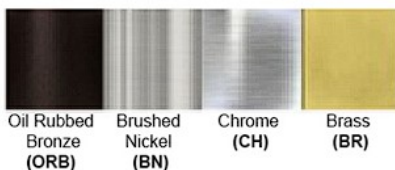

Light Source: LED
LED Working Hours: 30,000
Luminous Efficacy: 60 - 70 Lumens/Watt
LED Colour Temperature: 3000-6000 K
CRI>80
Lumen Output: 180 Lumens

Dimensions (inch): 5 (H) X 3.5 (W) X 4 (E)

Warranty
36 months from shipment

Certification

Finish: Oil Rubbed Bronze (ORB), Brushed Nickel (BN), Chrome (CH), Brass (BR)
Powder Coated Finish: White (WH), Black (BK), Gray (GR)

** Custom finish as requested

Standard finishes

Powder coated finishes