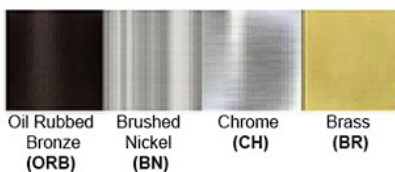

Certification

Finish: Oil Rubbed Bronze (ORB), Brushed Nickel (BN), Chrome (CH), Brass (BR)

Powder Coated Finish: White (WH), Black (BK), Gray (GR)

** Custom finish as requested

Standard finishes

Powder coated finishes