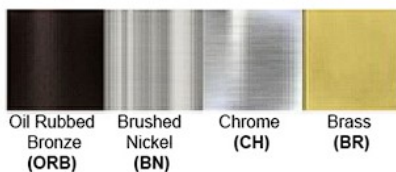

Dimensions (inch): 5 (W) X 2 (H) X 3 (E)

**Warranty**  
36 months from shipment

**Certification**

Finish: Oil Rubbed Bronze (ORB), Brushed Nickel (BN), Chrome (CH), Brass (BR)

Powder Coated Finish: White (WH), Black (BK), Gray (GR)

\*\* Custom finish as requested

### Standard finishes