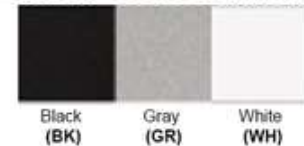

Powder coated finishes

Disclaimer:

- Product details are subject to change without prior notice
- Please contact nearest Meomi Lighting team/representative for all engineered solutions requirements
- Products may vary from the picture(s) provided in this data sheet