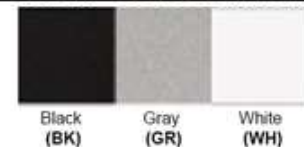

Powder coated finishes

Disclaimer:

- Product details are subject to change without prior notice
- Please contact nearest Meomi Lighting team/representative for all engineered solutions requirements
- Products may vary from the picture(s) provided in this data sheet