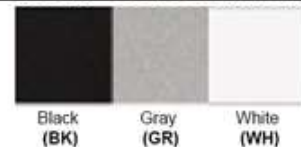

Product: Integrated LED - Vanity
Product Code(s): IVL210

Product Details

Type: Integrated LED - Vanity
Usage: Indoor Damp Location
Mounting: Wall Mounted
Materials: Metal & Acrylic Diffuser
Voltage: 120V AC
Power: 10 Watt, 20Watt, 30Watt, 40Watt
Dimmable: Yes, TRIAC Dimming
Light Source: LED
LED working hours: 30,000 Hours
Luminous Efficacy: 60-70 Lumens/Watt
LED Colour Temperature: 2700-5000K
CRI>80
Lumen output:
600 Lumens - 20 Watt Fixture
1200 Lumens - 20 Watt Fixture
1800 Lumens - 30 Watt Fixture
2400 Lumens - 40 Watt Fixture

Finish: Oil Rubbed Bronze (ORB), Brushed Nickel (BN), Chrome (CH), Brass (BR)

Powder Coated Finish: White (WH), Black (BK), Gray (GR)

** Custom finish as requested

Standard finishes

Powder coated finishes