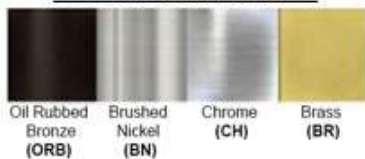

Product: Integrated LED - Vanity
Product Code(s): IVL210

Product Details

Type: Integrated LED - Vanity
Usage: Indoor Damp Location
Mounting: Wall Mounted
Materials: Metal & Acrylic Diffuser
Voltage: 120V AC
Power: 10 Watt, 20Watt, 30Watt, 40Watt
Dimmable: Yes, TRIAC Dimming
Light Source: LED
LED working hours: 30,000 Hours
Luminous Efficacy: 60-70 Lumens/Watt
LED Colour Temperature: 2700-5000K
CRI>80
Lumen output:
600 Lumens - 20 Watt Fixture
1200 Lumens - 20 Watt Fixture
1800 Lumens - 30 Watt Fixture
2400 Lumens - 40 Watt Fixture

Finish: Oil Rubbed Bronze (ORB), Brushed Nickel (BN), Chrome (CH), Brass (BR)

Powder Coated Finish: White (WH), Black (BK), Gray (GR)

** Custom finish as requested

Standard finishes

Powder coated finishes