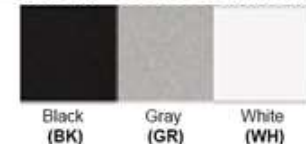

Powder coated finishes

Disclaimer:

- Product details are subject to change without prior notice
- Please contact nearest Meomi Lighting team/representative for all engineered solutions requirements
- Products may vary from the picture(s) provided in this data sheet