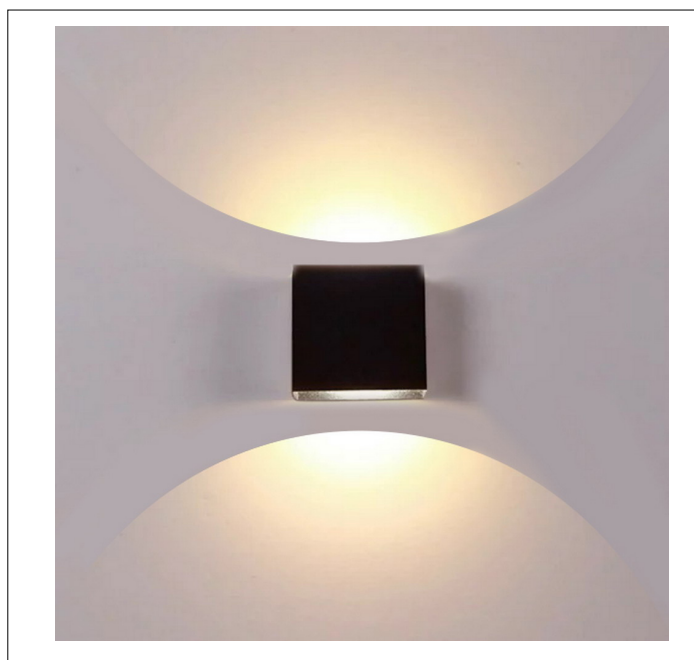

Product: LED Outdoor Wall Scone  
Product Code(s): IOL424

### Product Details

Type: Integrated LED - Outdoor Wall Scone

Usage: Outdoor

Mounting: Wall

Materials: Metal and Acrylic Diffuser

Finish: Black, Oil Rubbed Bronze

Power: 15W

Voltage: 120V AC

Dimensions (inch): 4 (W) X 4 (H) X 4 (E)