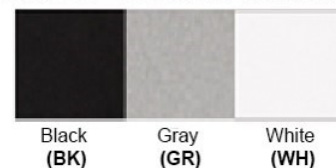

Powder coated finishes

Disclaimer:

- Product details are subject to change without prior notice
- Please contact nearest Meomi Lighting team/representative for all engineered solutions requirements
- Products may vary from the picture(s) provided in this data sheet