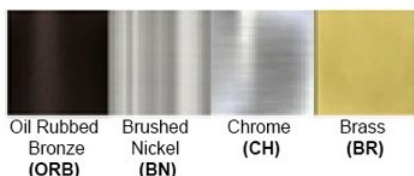

### Product Details

Type: Integrated LED – Outdoor Post Top Fixture  
Usage: Outdoor Wet Location  
Mounting: Post Top  
Materials: Metal and acrylic Diffuser  
Finish: Black, Oil Rubbed Bronze

Power: 15 Watt  
Voltage: 120V AC

Finish: Oil Rubbed Bronze (ORB), Brushed Nickel (BN), Chrome (CH), Brass (BR)|  
Powder Coated Finish: White (WH), Black (BK), Gray (GR)  
**\*\* Custom finish as requested**

#### Standard finishes