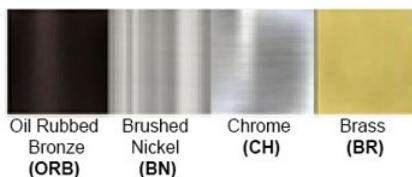

### Product Details

Type: Integrated LED – Outdoor Wall Sconce  
Usage: Outdoor Wet Location  
Mounting: Wall  
Materials: Metal and Acrylic Diffuser  
Finish: Black, Oil Rubbed Bronze

Power: 15 Watt  
Voltage: 120V AC

Dimensions (inch): 7 (W) X 14 (H) X 3 (E)

Finish: Oil Rubbed Bronze (ORB), Brushed Nickel (BN), Chrome (CH), Brass (BR)  
Powder Coated Finish: White (WH), Black (BK), Gray (GR)  
**\*\* Custom finish as requested**

#### Standard finishes