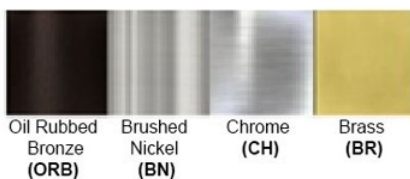

Standard finishes