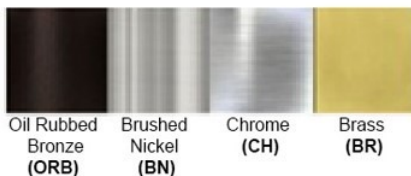

Standard finishes