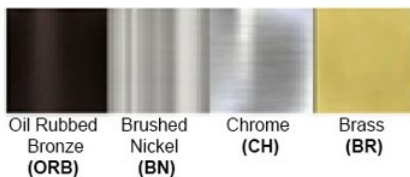

Standard finishes