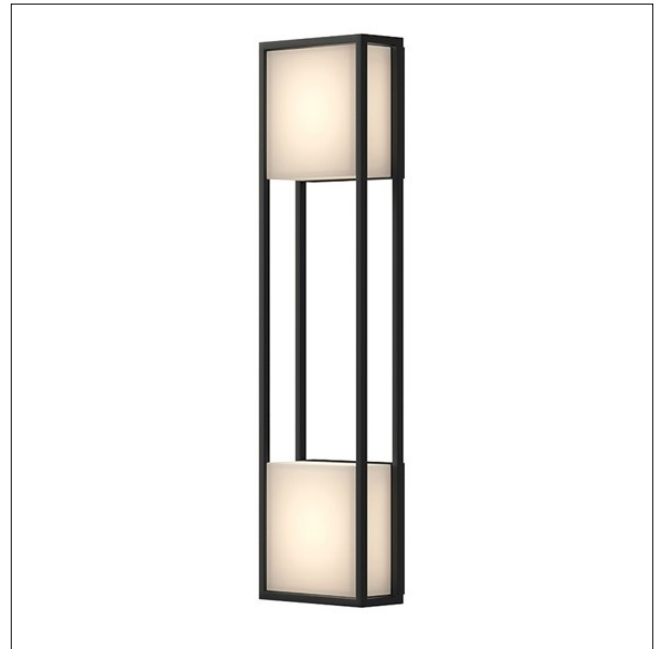

Product: LED – Outdoor Wall Sconce
Product Code(s): IOL411

Product Details

Type: Integrated LED – Outdoor Wall Sconce
Usage: Outdoor Wet Location
Mounting: Wall
Materials: Metal and Acrylic Diffuser
Finish: Black, Oil Rubbed Bronze

Power: 20 Watt
Voltage: 120V AC

Light Source: LED
LED Working Hours: 30,000
Lumen Output: 1200 Lumens
Luminous Efficacy: 60-70 Lumens/Watt
LED Colour Temperature: 2700-5000K
CRI>80

Warranty
36 months from shipment

Dimensions (inch): 8 (W) X 24 (H) X 4 (E)

Finish: Oil Rubbed Bronze (ORB), Brushed Nickel (BN), Chrome (CH), Brass (BR)
Powder Coated Finish: White (WH), Black (BK), Gray (GR)

**** Custom finish as requested**