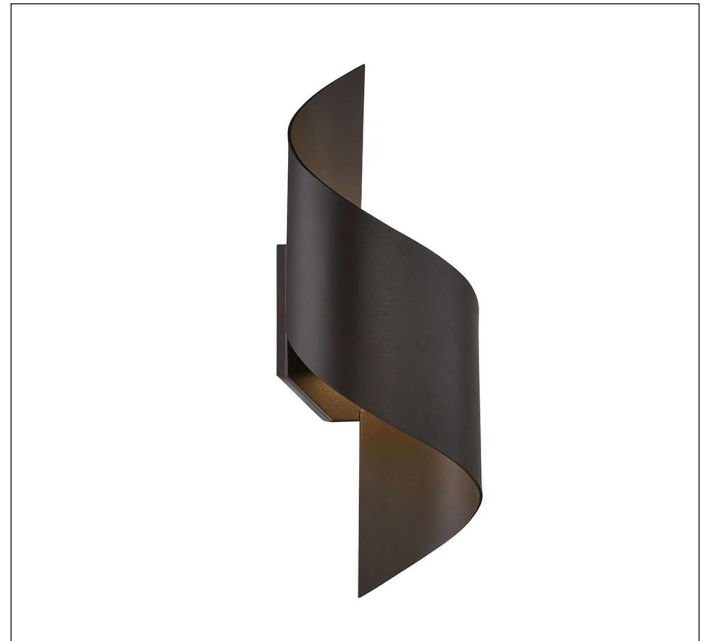

Product Details

Type: Integrated LED – Outdoor Wall Scone

Usage: Outdoor Wet Location

Mounting: Wall

Materials: Metal and Acrylic Diffuser

Finish: Black, Oil Rubbed Bronze

Power: 15 Watt

Voltage: 120V AC

Light Source: LED

LED working hours: 30,000

Lumen Output: 900 Lumens

Luminous Efficacy: 60-70 Lumens/Watt

LED Colour Temperature: 2700-5000K

CRI>80

Dimensions (inch): 6 (W) X 17 (H) X 4 (E)