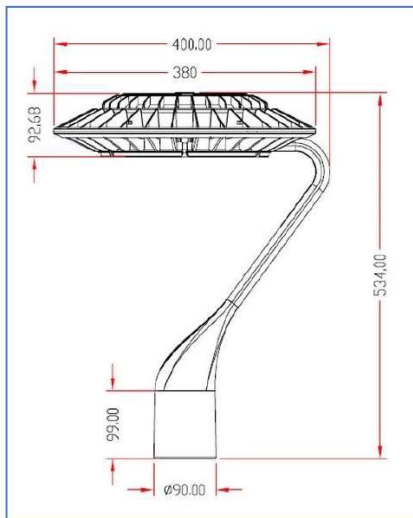

Product: Integrated LED (Outdoor)
Product Code(s): IOL203

Product Details

Type: Integrated LED (Outdoor)
Mounting: On a pole
Materials: Steel & Glass lens
Finish: Black/ Red/ Blue or any other colour of choice
Voltage: 120-277 VAC/347 VAC
Power: 75/100/150 Watt offerings
Luminous Efficacy: 125 Lumens/Watt
Light Source: LED
LED Life: 50,000 Hours
LED Colour Temperature: 3000-6000DK
CRI>80
IP Rating: 65

Dimensions (mm): 400 (W) X 534 (H)

Warranty

60 Months from Shipment

Certification

Disclaimer:

- * Product details are subject to change without prior notice
- * Please contact nearest Meomi Lighting team/representative for all engineered solutions requirements
- * Products may vary from the picture(s) provided in this data sheet