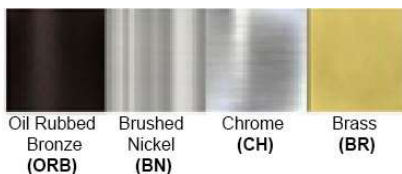

Dimensions (inch):  
1 Lamp: 5.9 (W) X 10 (H) X 2.6 (E)

\*\*Custom Dimension Available

**Warranty**  
12 months from shipment

Finish: Oil Rubbed Bronze (ORB), Brushed Nickel (BN), Chrome (CH), Brass (BR)  
Powder Coated Finish: White (WH), Black (BK), Gray (GR)

\*\* Custom finish as requested

#### Standard finishes