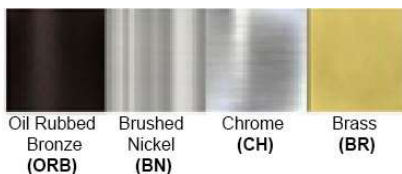

Standard finishes