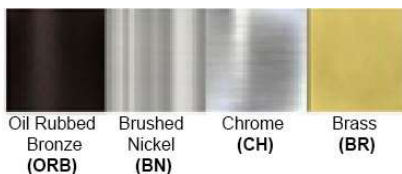

Dimensions (inch):  
1 Lamp: 7 (W) X 13 (H) X 4 (E)

\*\*Custom Dimension Available

**Warranty**  
12 months from shipment

Finish: Oil Rubbed Bronze (ORB), Brushed Nickel (BN), Chrome (CH), Brass (BR)  
Powder Coated Finish: White (WH), Black (BK), Gray (GR)

\*\* Custom finish as requested

#### Standard finishes