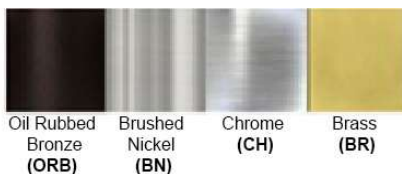

Dimensions (inch):  
2 Lamps: 12 (W) X 11 (H) X 7 (D)  
**\*\*Custom Dimension Available**

**Warranty**  
12 months from shipment

Finish: Oil Rubbed Bronze (ORB), Brushed Nickel (BN), Chrome (CH), Brass (BR)  
Powder Coated Finish: White (WH), Black (BK), Gray (GR)

**\*\* Custom finish as requested**

#### Standard finishes