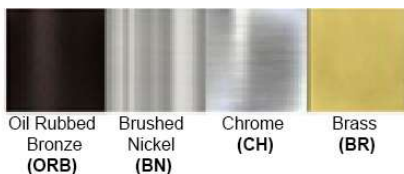

Standard finishes