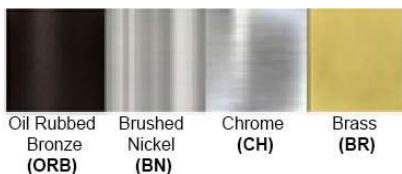

Dimensions (inch):  
1 Lamp: 10 (W) X 11 (H) X 4 (D)

\*\*Custom Dimension Available

**Warranty**  
12 months from shipment

Finish: Oil Rubbed Bronze (ORB), Brushed Nickel (BN), Chrome (CH), Brass (BR)  
Powder Coated Finish: White (WH), Black (BK), Gray (GR)

\*\* Custom finish as requested

#### Standard finishes