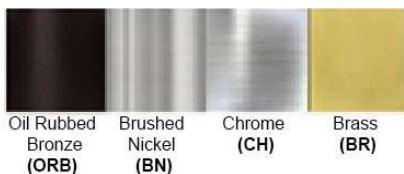

Standard finishes