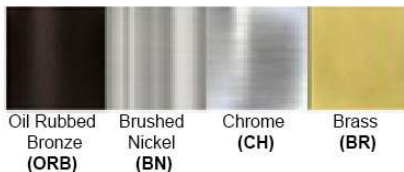

Dimensions (inch):  
2 Lamps: 7.5 (L) X 12.25 (H) X 4 (D)

\*\*Custom Dimension Available

**Warranty**  
12 months from shipment

Finish: Oil Rubbed Bronze (ORB), Brushed Nickel (BN), Chrome (CH), Brass (BR)  
Powder Coated Finish: White (WH), Black (BK), Gray (GR)

\*\* Custom finish as requested

#### Standard finishes