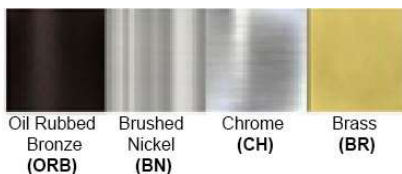

Dimensions (inch):  
1 Lamp: 14 (L) X 11 (H) X 5 (D)

\*\*Custom Dimension Available

**Warranty**  
12 months from shipment

Finish: Oil Rubbed Bronze (ORB), Brushed Nickel (BN), Chrome (CH), Brass (BR)  
Powder Coated Finish: White (WH), Black (BK), Gray (GR)

\*\* Custom finish as requested

#### Standard finishes