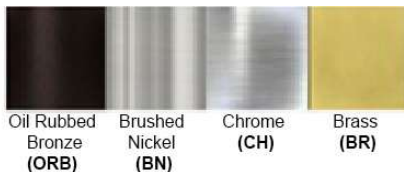

Dimensions (inch):  
2 Lamps: 9 (L) X 12 (H) X 4.5 (D)  
**\*\*Custom Dimension Available**

**Warranty**  
12 months from shipment

Finish: Oil Rubbed Bronze (ORB), Brushed Nickel (BN), Chrome (CH), Brass (BR)  
Powder Coated Finish: White (WH), Black (BK), Gray (GR)

**\*\* Custom finish as requested**

#### Standard finishes