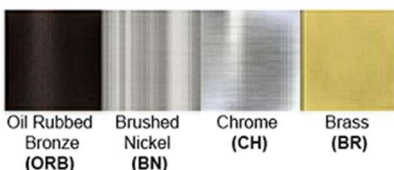

Standard finishes