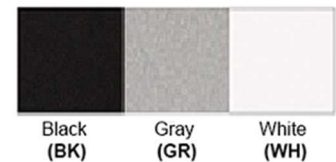

Powder coated finishes

Disclaimer:

- Product details are subject to change without prior notice
- Please contact nearest Meomi Lighting team/representative for all engineered solutions requirements
- Products may vary from the picture(s) provided in this data sheet